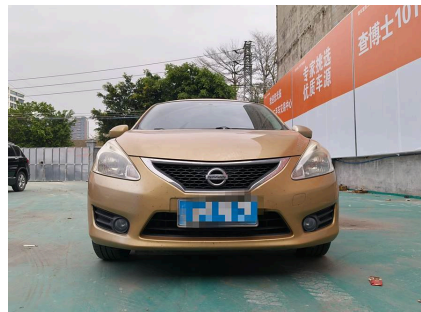

Qashqai + Tiida 2011 model 1.6L manual comfort type

SellingCar180
machuang@romacredit.com

1

If you want to purchase 2011 model 1.6L manual comfort type, please follow the 3 steps: First, visit our website and select the vehicle you are interested in. Second, schedule the car live streaming with us to confirm the condition of the vehicle. Third, reserve the vehicle.

Overview

POST_ID 94428	Make Dongfeng Nissan	Series Qashqai + Tiida
Model 2011 model 1.6L manual comfort type	First Registered May 1, 2012	Fuel Type Gasoline
Miles 109000 km	Condition Used Non-Accident	Exterior Color Yellow/Orange
Transmission Manual	Engine 1.6L 126 horsepower L4	Drive Type Front 2WD
Steering LHD (Left Hand Drive)	FOB Price \$ 4,306	