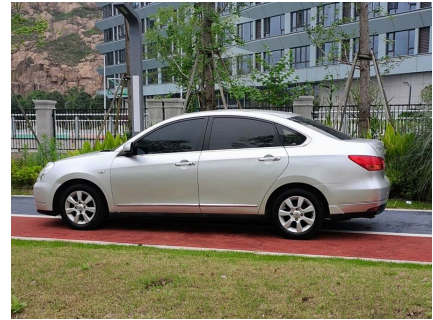

# Xuan Yi 2008 1.6XL Deluxe Edition

SellingCar180  
[machuang@romacredit.com](mailto:machuang@romacredit.com)

If you want to purchase 2008 1.6XL Deluxe Edition, please follow the 3 steps: First, visit our website and select the vehicle you are interested in. Second, schedule the car live streaming with us to confirm the condition of the vehicle. Third, reserve the vehicle.

## Overview

POST_ID 91833	Make Dongfeng Nissan	Series Xuan Yi
Model 2008 1.6XL Deluxe Edition	First Registered September 1, 2008	Fuel Type Gasoline
Miles 130000 km	Condition Used Non-Accident	Exterior Color Silver/Gray
Transmission Automatic	Engine 1.6L 109 horsepower L4	Drive Type Front 2WD
Steering LHD (Left Hand Drive)	FOB Price \$ 3,292	