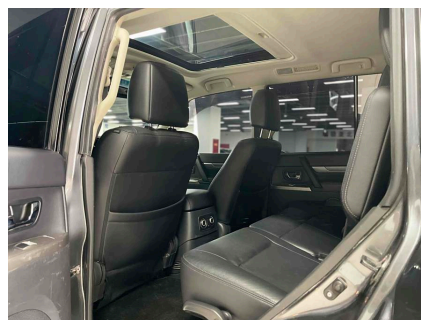

Pajero (import) 2016 model 3.0L automatic luxury edition National Emission Standard V

SellingCar180
machuang@romacredit.com

If you want to purchase 2016 model 3.0L automatic luxury edition National Emission Standard V, please follow the 3 steps: First, visit our website and select the vehicle you are interested in. Second, schedule the car live streaming with us to confirm the condition of the vehicle. Third, reserve the vehicle.

Overview

POST_ID 80772	Make Mitsubishi (Imported)	Series Pajero (import)
Model 2016 model 3.0L automatic First Registered March 1, 2017		Fuel Type Gasoline
luxury edition National Emission Standard V		
Miles 120000 km	Condition Used Non-Accident	Exterior Color Silver/Gray
Transmission Automatic	Engine 3.0L 174 horsepower V6	Drive Type 4 Wheel Drive
Steering LHD (Left Hand Drive)	FOB Price \$ 25,972	