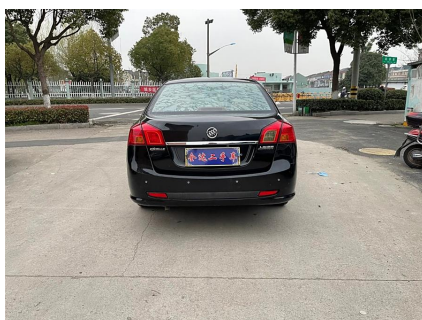

Kia Yue. 2011 model

1.6LX-MT

SellingCar180
machuang@romacredit.com

If you want to purchase 2011 model 1.6LX-MT, please follow the 3 steps: First, visit our website and select the vehicle you are interested in. Second, schedule the car live streaming with us to confirm the condition of the vehicle. Third, reserve the vehicle.

Overview

| | | |
|--------------------------------|--|----------------------|
| POST_ID 73020 | Make SAIC General Motors Buick Series Kia Yue. | |
| Model 2011 model 1.6LX-MT | First Registered June 1, 2012 | Fuel Type Gasoline |
| Miles 100000 km | Condition Used Non-Accident | Exterior Color Black |
| Transmission Manual | Engine 1.6L 110 horsepower L4 | Drive Type Front 2WD |
| Steering LHD (Left Hand Drive) | FOB Price \$ 2,222 | |