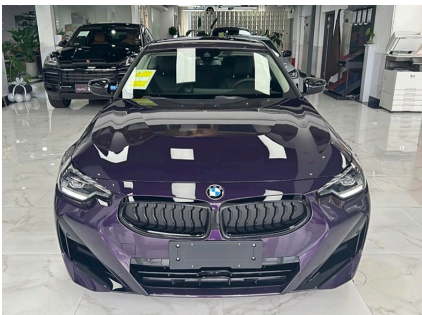

# BMW 2 Series (Imported) 2023 225i M Sport Night Edition

SellingCar180  
[machuang@romacredit.com](mailto:machuang@romacredit.com)

This car is a brand new car and needs to pay purchase tax and insurance. It has complete color and configuration. The price is the bare car price. Installment payment is available. Optional accessories are charged extra. It is sold nationwide. For details, please call

## Overview

POST_ID 695162	Make BMW (imported)	Series BMW 2 Series (Imported)
Model 2023 225i M Sport Night Edition	First Registered November 30, -0001	Fuel Type Gasoline
Miles 100 km	Condition Used Non-Accident	Exterior Color Red/Purple
Transmission Automatic	Engine 2.0T 184HP L4	Drive Type Front 2WD
Steering LHD (Left Hand Drive)	FOB Price \$ 36,325	