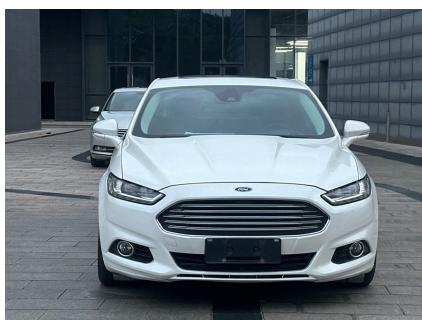

# Mondeo 2013 2.0L GTDi200 Luxury Model

SellingCar180  
[machuang@romacredit.com](mailto:machuang@romacredit.com)

The exterior of the vehicle has been repainted, the paint is perfect, there is no major accident, blisters, or fire, and it is privately owned.

## Overview

POST_ID 678237	Make Changan Ford	Series Mondeo
Model 2013 2.0L GTDi200 Luxury Model	First Registered January 1, 2016	Fuel Type Gasoline
Miles 76000 km	Condition Used Non-Accident	Exterior Color White
Transmission Automatic	Engine 2.0T 203 hp L4	Drive Type Front 2WD
Steering LHD (Left Hand Drive)	FOB Price \$ 10,061	