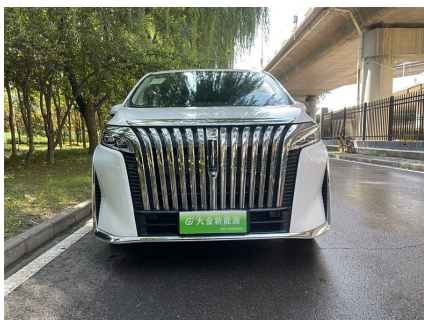

Wei brand Alpine 2023 4WD flagship version

SellingCar180
machuang@romacredit.com

Original paint, personally handmade

Overview

POST_ID 665487

Make GWM

Series Wei brand

Model Alpine 2023 4WD flagship version

First Registered October 1, 2023

Fuel Type Plug-in Hybrid

Miles 8000 km

Condition Used Non-Accident

Exterior Color White

Transmission Automatic

Engine 1.5T 156HP L4

Drive Type 4 Wheel Drive