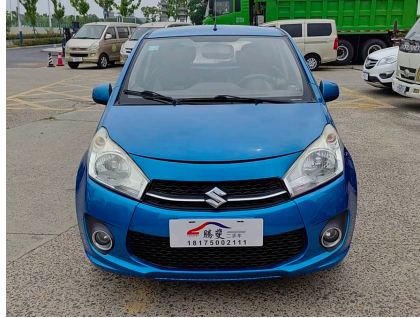

Alto 2013 model 1.0L manual deluxe version

SellingCar180
machuang@romacredit.com

If you want to purchase 2013 model 1.0L manual deluxe version, please follow the 3 steps: First, visit our website and select the vehicle you are interested in. Second, schedule the car live streaming with us to confirm the condition of the vehicle. Third, reserve the vehicle.

Overview

POST_ID 60243	Make Changan Suzuki	Series Alto
Model 2013 model 1.0L manual deluxe version	First Registered September 1, 2013	Fuel Type Gasoline
Miles 87000 km	Condition Used Non-Accident	Exterior Color Blue
Transmission Manual	Engine 1.0L 71 horsepower L3	Drive Type Front 2WD
Steering LHD (Left Hand Drive)	FOB Price \$ 2,181	