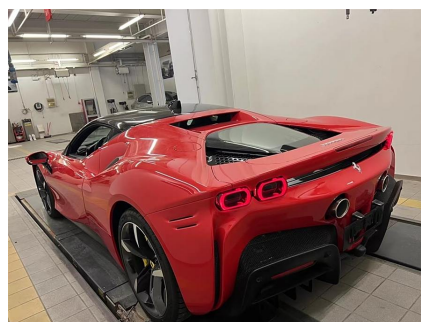

SF90 2020 3.9T V8 Stradale

SellingCar180
machuang@romacredit.com

[Vehicle Brand] Ferrari 2020 SF90 Stradale 3.9T Standard Edition [Optional Configuration] First-hand, original seven, 2000 kilometers, convenient for viewing in the Pearl River Delta! [Vehicle Source Location] Shenzhen

Overview

POST_ID 516841

Model 2020 3.9T V8 Stradale

Miles 2000 km

Transmission Automatic

FOB Price \$ 570,506

Make Ferrari

First Registered December 1, 2022

Condition Used Non-Accident

Engine 3.9T 781 hp V8

Series SF90

Fuel Type Plug-in Hybrid

Exterior Color Red/Purple

Steering LHD (Left Hand Drive)

Contact Details

SellingCar180