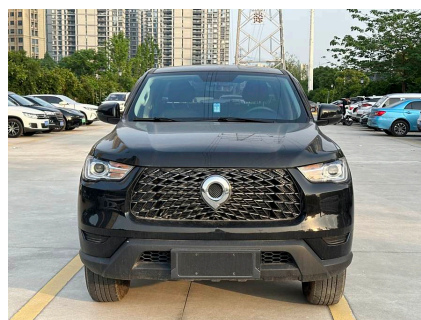

Pao 2023 2.0T Commercial Edition Automatic Diesel Two- Wheel Drive Elite Long Box GW4D20M

SellingCar180
machuang@romacredit.com

If you want to purchase 2023 2.0T Commercial Edition Automatic Diesel Two-Wheel Drive Elite Long Box GW4D20M, please follow the 3 steps: First, visit our website and select the vehicle you are interested in. Second, schedule the car live streaming with us to confirm the condition of the vehicle. Third, reserve the vehicle.

Overview

POST_ID 346390

Model 2023 2.0T Commercial
Edition Automatic Diesel Two-
Wheel Drive Elite Long Box
GW4D20M

Miles 15000 km

Transmission Automatic

Steering LHD (Left Hand Drive)

Make GWM

First Registered June 1, 2023

Condition Used Non-Accident

Engine 2.0T 166HP L4

FOB Price \$ 15,894

Series Pao

Fuel Type Diesel

Exterior Color Black

Drive Type Front 2WD

Contact Details