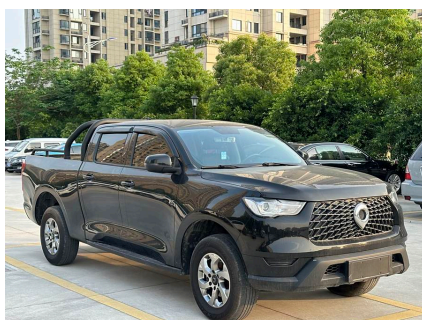

Pao 2023 2.0T Commercial Edition Automatic Diesel Two- Wheel Drive Elite Long Box GW4D20M

SellingCar180
machuang@romacredit.com

If you want to purchase 2023 2.0T Commercial Edition Automatic Diesel Two-Wheel Drive Elite Long Box GW4D20M, please follow the 3 steps: First, visit our website and select the vehicle you are interested in. Second, schedule the car live streaming with us to confirm the condition of the vehicle. Third, reserve the vehicle.

Overview

POST_ID 346390

Model 2023 2.0T Commercial
Edition Automatic Diesel Two-
Wheel Drive Elite Long Box
GW4D20M

Miles 15000 km

Transmission Automatic

Steering LHD (Left Hand Drive)

Make GWM

First Registered June 1, 2023