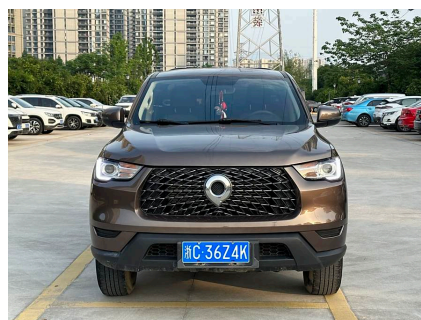

Pao 2021 2.0T Commercial Edition Manual Diesel 2WD Elite Long Box GW4D20M

SellingCar180
machuang@romacredit.com

If you want to purchase 2021 2.0T Commercial Edition Manual Diesel 2WD Elite Long Box GW4D20M, please follow the 3 steps: First, visit our website and select the vehicle you are interested in. Second, schedule the car live streaming with us to confirm the condition of the vehicle. Third, reserve the vehicle.

Overview

POST_ID 346377	Make GWM	Series Pao
Model 2021 2.0T Commercial Edition Manual Diesel 2WD Elite Long Box GW4D20M	First Registered November 1, 2021	Fuel Type Diesel
Miles 40000 km	Condition Used Non-Accident	Exterior Color Champagne/Brown
Transmission Manual	Engine 2.0T 163HP L4	Drive Type Front 2WD
Steering LHD (Left Hand Drive)	FOB Price \$ 10,894	