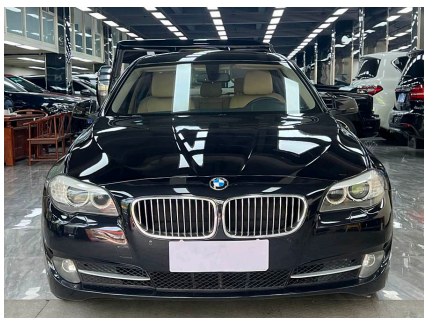

# BMW 5 Series 2013

## 525Li Luxury

SellingCar180  
[machuang@romacredit.com](mailto:machuang@romacredit.com)

If you want to purchase 2013 525Li Luxury, please follow the 3 steps: First, visit our website and select the vehicle you are interested in. Second, schedule the car live streaming with us to confirm the condition of the vehicle. Third, reserve the vehicle.

### Overview

POST\_ID 244222

Model 2013 525Li Luxury

Miles 140000 km

Transmission Automatic

Steering LHD (Left Hand Drive)

Make BMW Brilliance

First Registered May 1, 2013

Condition Used Non-Accident

Engine 2.0T 218 hp L4

FOB Price \$ 14,644

Series BMW 5 Series

Fuel Type Gasoline

Exterior Color Black

Drive Type Front 2WD