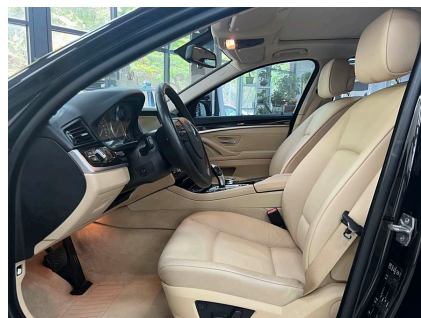

BMW 5 Series 2013

525Li Luxury

SellingCar180
machuang@romacredit.com

If you want to purchase 2013 525Li Luxury, please follow the 3 steps: First, visit our website and select the vehicle you are interested in. Second, schedule the car live streaming with us to confirm the condition of the vehicle. Third, reserve the vehicle.

Overview

POST_ID 244222

Model 2013 525Li Luxury

Miles 140000 km

Transmission Automatic

Steering LHD (Left Hand Drive)

Make BMW Brilliance

First Registered May 1, 2013

Condition Used Non-Accident

Engine 2.0T 218 hp L4

FOB Price $ 14,644

Series BMW 5 Series

Fuel Type Gasoline

Exterior Color Black

Drive Type Front 2WD

Contact Details

SellingCar180

machuang@romacredit.com

Chinese Car Exports | SellingCar180

SellingCar180