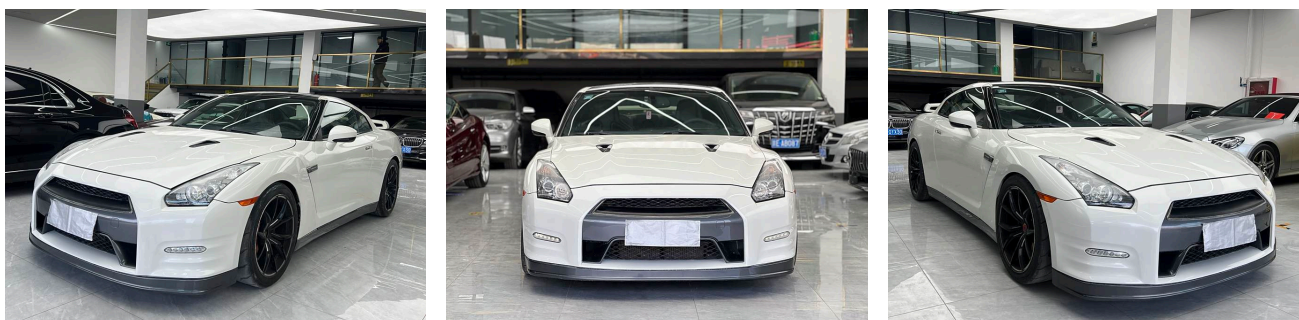

# Nissan GT-R 2012 3.8T Premium Edition

SellingCar180  
[machuang@romacredit.com](mailto:machuang@romacredit.com)

1

If you want to purchase 2012 3.8T Premium Edition, please follow the 3 steps: First, visit our website and select the vehicle you are interested in. Second, schedule the car live streaming with us to confirm the condition of the vehicle. Third, reserve the vehicle.

## Overview

|                                 |                               |                          |
|---------------------------------|-------------------------------|--------------------------|
| POST_ID 241223                  | Make Nissan (Imported)        | Series Nissan GT-R       |
| Model 2012 3.8T Premium Edition | First Registered July 1, 2012 | Fuel Type Gasoline       |
| Miles 20000 km                  | Condition Used Non-Accident   | Exterior Color White     |
| Transmission Automatic          | Engine 3.8T 530 hp V6         | Drive Type 4 Wheel Drive |
| Steering LHD (Left Hand Drive)  | FOB Price \$ 84,256           |                          |