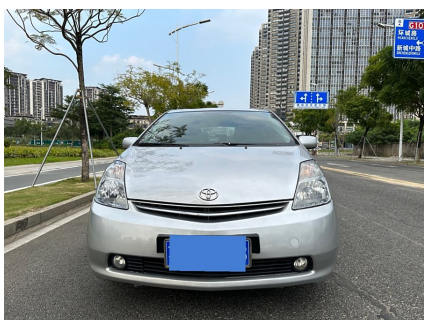

Prius 2006 1.5L Leather Navigation Edition

SellingCar180
machuang@romacredit.com

If you want to purchase 2006 1.5L Leather Navigation Edition, please follow the 3 steps: First, visit our website and select the vehicle you are interested in. Second, schedule the car live streaming with us to confirm the condition of the vehicle. Third, reserve the vehicle.

Overview

POST_ID 219763

Model 2006 1.5L Leather
Navigation Edition

Miles 140000 km

Transmission Automatic

Steering LHD (Left Hand Drive)

Make FAW Toyota

First Registered August 1, 2009