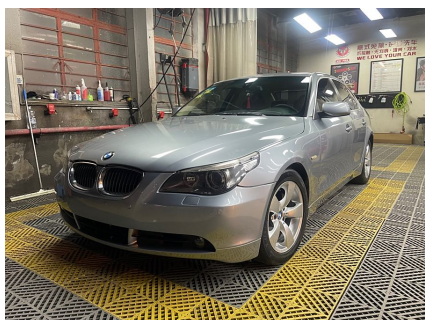

BMW 5 Series 2006 530i

SellingCar180
machuang@romacredit.com

If you want to purchase 2006 530i, please follow the 3 steps: First, visit our website and select the vehicle you are interested in. Second, schedule the car live streaming with us to confirm the condition of the vehicle. Third, reserve the vehicle.

Overview

POST_ID 172235

Model 2006 530i

Miles 160000 km

Transmission Automatic

Steering LHD (Left Hand Drive)

Make BMW Brilliance

First Registered November 1,
2006

Condition Used Non-Accident

Engine 3.0L 258 hp I6

FOB Price \$ 6,061

Series BMW 5 Series

Fuel Type Gasoline

Exterior Color Silver/Gray

Drive Type Front 2WD

Contact Details