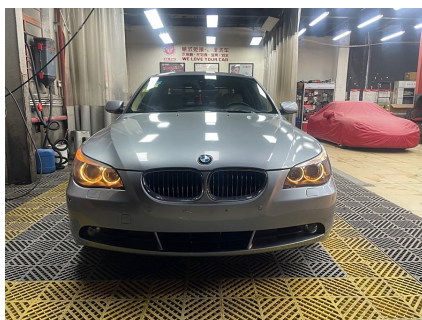

BMW 5 Series 2006 530i

SellingCar180
machuang@romacredit.com

If you want to purchase 2006 530i, please follow the 3 steps: First, visit our website and select the vehicle you are interested in. Second, schedule the car live streaming with us to confirm the condition of the vehicle. Third, reserve the vehicle.

Overview

POST_ID 172235

Model 2006 530i

Miles 160000 km

Transmission Automatic

Steering LHD (Left Hand Drive)

Make BMW Brilliance

First Registered November 1,
2006

Condition Used Non-Accident

Engine 3.0L 258 hp I6

FOB Price \$ 6,061

Series BMW 5 Series

Fuel Type Gasoline

Exterior Color Silver/Gray

Drive Type Front 2WD

Contact Details