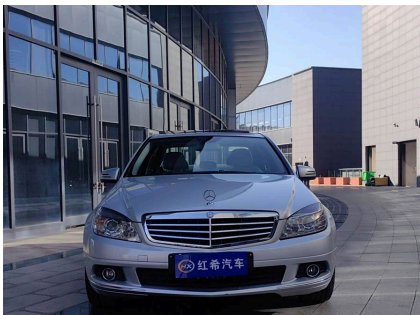

Mercedes-Benz C- Class 2010 C 200 CGI Elegant

SellingCar180
machuang@romacredit.com

2

If you want to purchase 2010 C 200 CGI Elegant, please follow the 3 steps: First, visit our website and select the vehicle you are interested in. Second, schedule the car live streaming with us to confirm the condition of the vehicle. Third, reserve the vehicle.

Overview

POST_ID 170454	Make Beijing Benz	Series Mercedes-Benz C-Class
Model 2010 C 200 CGI Elegant	First Registered March 1, 2010	Fuel Type Gasoline
Miles 66000 km	Condition Used Non-Accident	Exterior Color Silver/Gray
Transmission Automatic	Engine 1.8T 184HP L4	Drive Type Front 2WD
Steering LHD (Left Hand Drive)	FOB Price \$ 9,381	