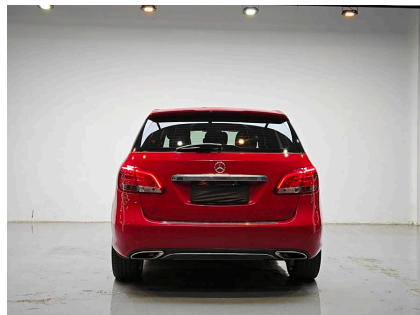

Mercedes-Benz B- Class 2015 B 200 Dynamic

SellingCar180
machuang@romacredit.com

If you want to purchase 2015 B 200 Dynamic, please follow the 3 steps: First, visit our website and select the vehicle you are interested in. Second, schedule the car live streaming with us to confirm the condition of the vehicle. Third, reserve the vehicle.

Overview

POST_ID 170174	Make Mercedes Benz (Imported)	Series Mercedes-Benz B-Class
Model 2015 B 200 Dynamic	First Registered August 1, 2015	Fuel Type Gasoline
Miles 93000 km	Condition Used Non-Accident	Exterior Color Red/Purple
Transmission Automatic	Engine 1.6T 156HP L4	Drive Type Front 2WD
Steering LHD (Left Hand Drive)	FOB Price \$ 9,367	