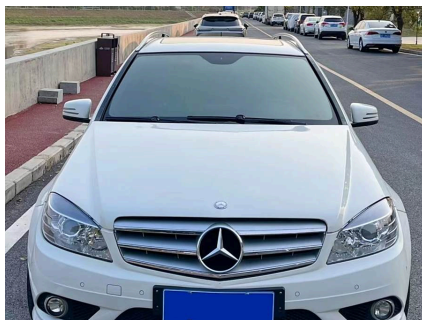

Mercedes-Benz C-Class (Imported) 2010 C 200 CGI Touring Edition

SellingCar180
machuang@romacredit.com

If you want to purchase 2010 C 200 CGI Touring Edition, please follow the 3 steps: First, visit our website and select the vehicle you are interested in. Second, schedule the car live streaming with us to confirm the condition of the vehicle. Third, reserve the vehicle.

Overview

POST_ID 169484	Make Mercedes Benz (Imported)	Series Mercedes-Benz C-Class (Imported)
Model 2010 C 200 CGI Touring Edition	First Registered November 1, 2010	Fuel Type Gasoline
Miles 150000 km	Condition Used Non-Accident	Exterior Color White
Transmission Automatic	Engine 1.8T 184HP L4	Drive Type Front 2WD
Steering LHD (Left Hand Drive)	FOB Price \$ 9,256	