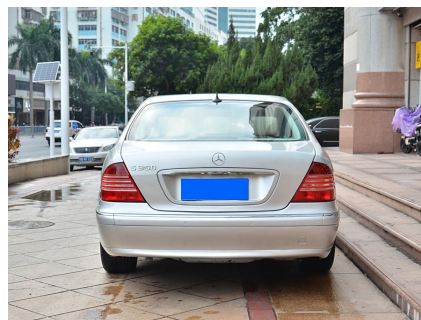

Mercedes-Benz S-Class 2004 S 350

SellingCar180
machuang@romacredit.com

2

If you want to purchase 2004 S 350, please follow the 3 steps: First, visit our website and select the vehicle you are interested in. Second, schedule the car live streaming with us to confirm the condition of the vehicle. Third, reserve the vehicle.

Overview

POST_ID 168158	Make Mercedes Benz (Imported)	Series Mercedes-Benz S-Class
Model 2004 S 350	First Registered November 1, 2005	Fuel Type Gasoline
Miles 169000 km	Condition Used Non-Accident	Exterior Color Silver/Gray
Transmission Automatic	Engine 3.7L 245 hp V6	Drive Type Front 2WD
Steering LHD (Left Hand Drive)	FOB Price \$ 8,672	