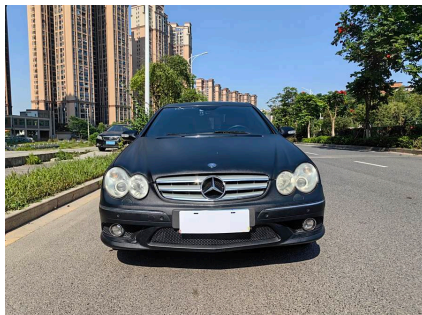

# Mercedes-Benz CLK- Class 2006 CLK 280 Coupe

SellingCar180  
[machuang@romacredit.com](mailto:machuang@romacredit.com)

If you want to purchase 2006 CLK 280 Coupe, please follow the 3 steps: First, visit our website and select the vehicle you are interested in. Second, schedule the car live streaming with us to confirm the condition of the vehicle. Third, reserve the vehicle.

## Overview

POST_ID 164016	Make Mercedes Benz (Imported)	Series Mercedes-Benz CLK-Class
Model 2006 CLK 280 Coupe	First Registered June 1, 2009	Fuel Type Gasoline
Miles 120000 km	Condition Used Non-Accident	Exterior Color Black
Transmission Automatic	Engine 3.0L 231 hp V6	Drive Type Front 2WD
Steering LHD (Left Hand Drive)	FOB Price \$ 5,825	