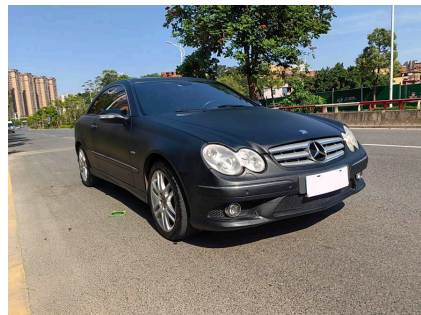

# Mercedes-Benz CLK- Class 2006 CLK 280 Coupe

SellingCar180  
[machuang@romacredit.com](mailto:machuang@romacredit.com)

If you want to purchase 2006 CLK 280 Coupe, please follow the 3 steps: First, visit our website and select the vehicle you are interested in. Second, schedule the car live streaming with us to confirm the condition of the vehicle. Third, reserve the vehicle.

## Overview

POST_ID 164016	Make Mercedes Benz (Imported)	Series Mercedes-Benz CLK-Class
Model 2006 CLK 280 Coupe	First Registered June 1, 2009	Fuel Type Gasoline
Miles 120000 km	Condition Used Non-Accident	Exterior Color Black
Transmission Automatic	Engine 3.0L 231 hp V6	Drive Type Front 2WD
Steering LHD (Left Hand Drive)	FOB Price \$ 5,825	