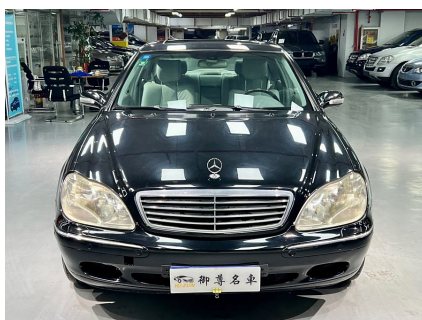

Mercedes-Benz S-Class 2002 S 280

SellingCar180
machuang@romacredit.com

If you want to purchase 2002 S 280, please follow the 3 steps: First, visit our website and select the vehicle you are interested in. Second, schedule the car live streaming with us to confirm the condition of the vehicle. Third, reserve the vehicle.

Overview

POST_ID 162537	Series Mercedes-Benz S-Class	Model 2002 S 280
First Registered October 1, 2001	Miles 160000 km	Condition Used Non-Accident
Exterior Color Black	Transmission Automatic	Engine -
Drive Type -	Steering LHD (Left Hand Drive)	FOB Price \$ 4,811