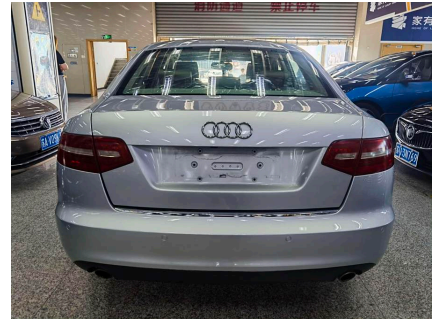

Audi A6L 2010 2.4L Technology Model

SellingCar180
machuang@romacredit.com

If you want to purchase 2010 2.4L Technology Model, please follow the 3 steps: First, visit our website and select the vehicle you are interested in. Second, schedule the car live streaming with us to confirm the condition of the vehicle. Third, reserve the vehicle.

Overview

POST_ID 156087	Make FAW Audi	Series Audi A6L
Model 2010 2.4L Technology Model	First Registered April 1, 2010	Fuel Type Gasoline
Miles 220000 km	Condition Used Non-Accident	Exterior Color Silver/Gray
Transmission Automatic	Engine 2.4L 177 hp V6	Drive Type Front 2WD
Steering LHD (Left Hand Drive)	FOB Price \$ 6,478	