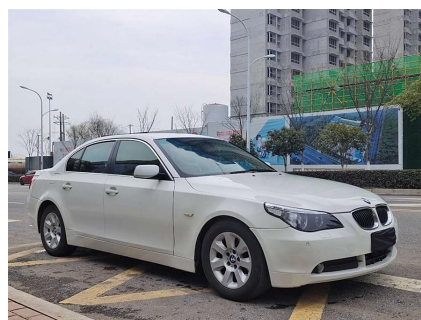

# BMW 5 Series 2006 523i Luxury

SellingCar180  
[machuang@romacredit.com](mailto:machuang@romacredit.com)

If you want to purchase 2006 523i Luxury, please follow the 3 steps: First, visit our website and select the vehicle you are interested in. Second, schedule the car live streaming with us to confirm the condition of the vehicle. Third, reserve the vehicle.

## Overview

POST\_ID 148248

Model 2006 523i Luxury

Miles 83600 km

Transmission Automatic

Steering LHD (Left Hand Drive)

Make BMW Brilliance

First Registered July 1, 2006

Condition Used Non-Accident

Engine 2.5L 177 hp I6

FOB Price \$ 4,506

Series BMW 5 Series

Fuel Type Gasoline

Exterior Color White

Drive Type Front 2WD