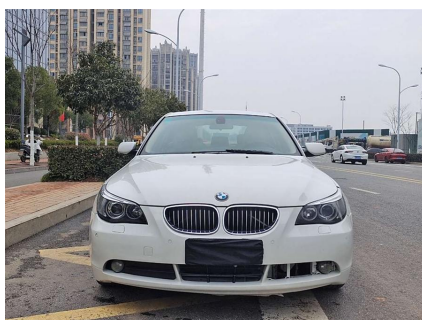

# BMW 5 Series 2006 523i Luxury

SellingCar180  
[machuang@romacredit.com](mailto:machuang@romacredit.com)

If you want to purchase 2006 523i Luxury, please follow the 3 steps: First, visit our website and select the vehicle you are interested in. Second, schedule the car live streaming with us to confirm the condition of the vehicle. Third, reserve the vehicle.

## Overview

POST\_ID 148248

Model 2006 523i Luxury

Miles 83600 km

Transmission Automatic

Steering LHD (Left Hand Drive)

Make BMW Brilliance

First Registered July 1, 2006

Condition Used Non-Accident

Engine 2.5L 177 hp I6

FOB Price \$ 4,506

Series BMW 5 Series

Fuel Type Gasoline

Exterior Color White

Drive Type Front 2WD