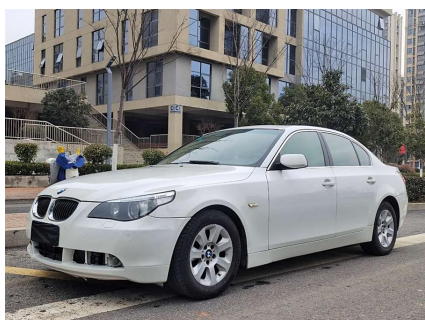

# BMW 5 Series 2006 523i Luxury

SellingCar180  
[machuang@romacredit.com](mailto:machuang@romacredit.com)

If you want to purchase 2006 523i Luxury, please follow the 3 steps: First, visit our website and select the vehicle you are interested in. Second, schedule the car live streaming with us to confirm the condition of the vehicle. Third, reserve the vehicle.

## Overview

POST\_ID 148248

Model 2006 523i Luxury

Miles 83600 km

Transmission Automatic

Steering LHD (Left Hand Drive)

Make BMW Brilliance

First Registered July 1, 2006

Condition Used Non-Accident

Engine 2.5L 177 hp I6

FOB Price \$ 4,506

Series BMW 5 Series

Fuel Type Gasoline

Exterior Color White

Drive Type Front 2WD