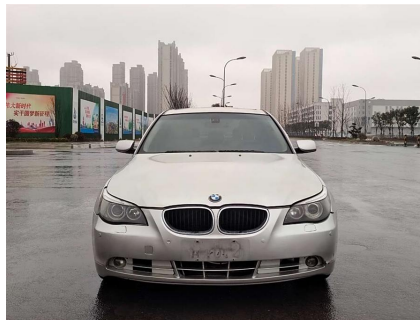

BMW 5 Series 2005 525i

SellingCar180

machuang@romacredit.com

If you want to purchase 2005 525i, please follow the 3 steps: First, visit our website and select the vehicle you are interested in. Second, schedule the car live streaming with us to confirm the condition of the vehicle. Third, reserve the vehicle.

Overview

POST_ID 148235

Model 2005 525i

Miles 72100 km

Transmission Automatic

Steering LHD (Left Hand Drive)

Make BMW Brilliance

First Registered June 1, 2006

Condition Used Non-Accident

Engine 2.5L 218HP I6

FOB Price \$ 4,506

Series BMW 5 Series

Fuel Type Gasoline

Exterior Color Silver/Gray

Drive Type Front 2WD

Contact Details