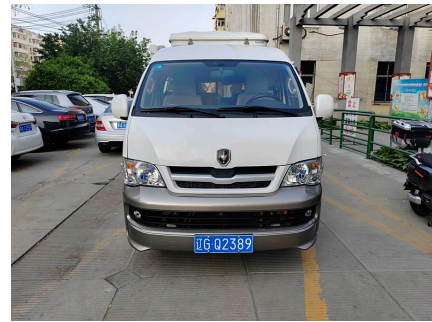

Jinbei Haishi 2016 2.0L Comfort V19

SellingCar180
machuang@romacredit.com

If you want to purchase 2016 2.0L Comfort V19, please follow the 3 steps: First, visit our website and select the vehicle you are interested in. Second, schedule the car live streaming with us to confirm the condition of the vehicle. Third, reserve the vehicle.

Overview

POST_ID 146597

Model 2016 2.0L Comfort V19

Miles 50000 km

Transmission Manual

Steering LHD (Left Hand Drive)

Make Brilliance Renault

First Registered June 1, 2016