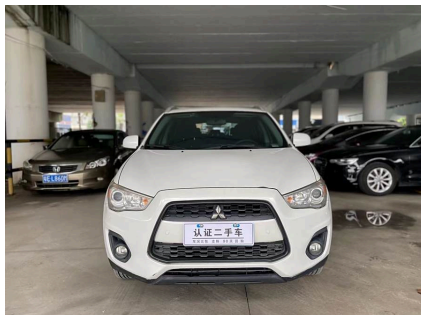

ASX 2013 2.0L CVT Front-wheel drive Elite Model

SellingCar180
machuang@romacredit.com

If you want to purchase 2013 2.0L CVT Front-wheel drive Elite Model, please follow the 3 steps: First, visit our website and select the vehicle you are interested in. Second, schedule the car live streaming with us to confirm the condition of the vehicle. Third, reserve the vehicle.

Overview

POST_ID 102022	Make GAC Mitsubishi	Series ASX
Model 2013 2.0L CVT Front-wheel drive Elite Model	First Registered September 1, 2016	Fuel Type Gasoline
Miles 120000 km	Condition Used Non-Accident	Exterior Color White
Transmission Automatic	Engine 2.0L 167 horsepower L4	Drive Type Front 2WD
Steering LHD (Left Hand Drive)	FOB Price \$ 6,667	